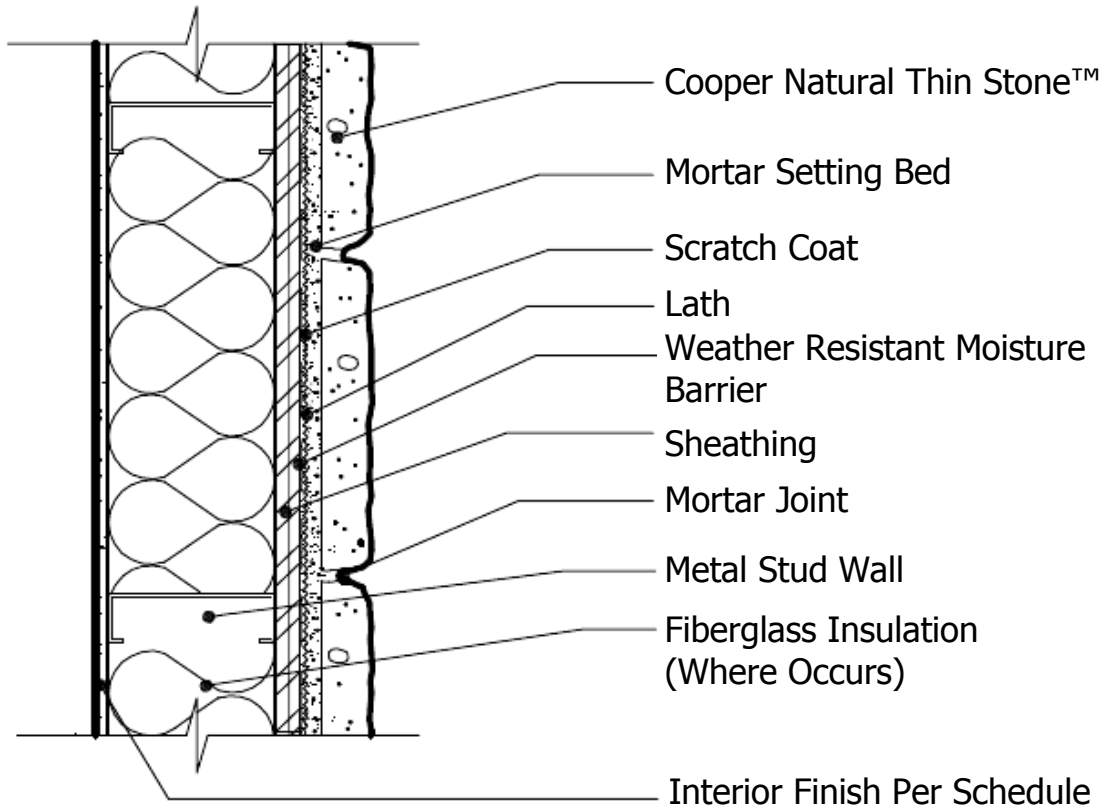

Cooper Natural Thin Stone™ Exterior Gypsum Sheathing or Wood Sheathing with Metal Studs

Scale: N.T.S.

Issued: 10/01/2008